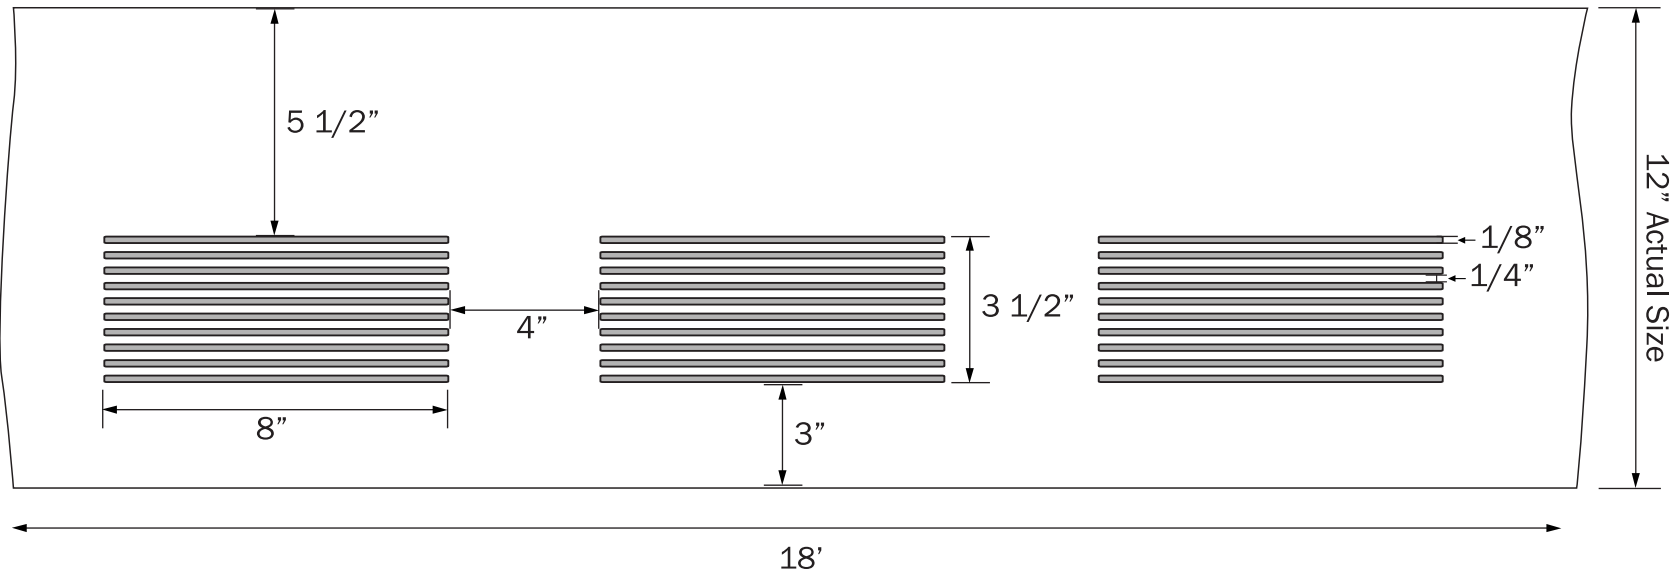

VERSATEX[®]

TRIM BOARD

TRIM SMARTER.

VERSATEX Trimboard Building Products

www.versatex.com

(724) 857-1111

1/2" x 12" Vented Soffit

Scale: NTS

Actual
1/2" x 12"

Part No. SFV121218