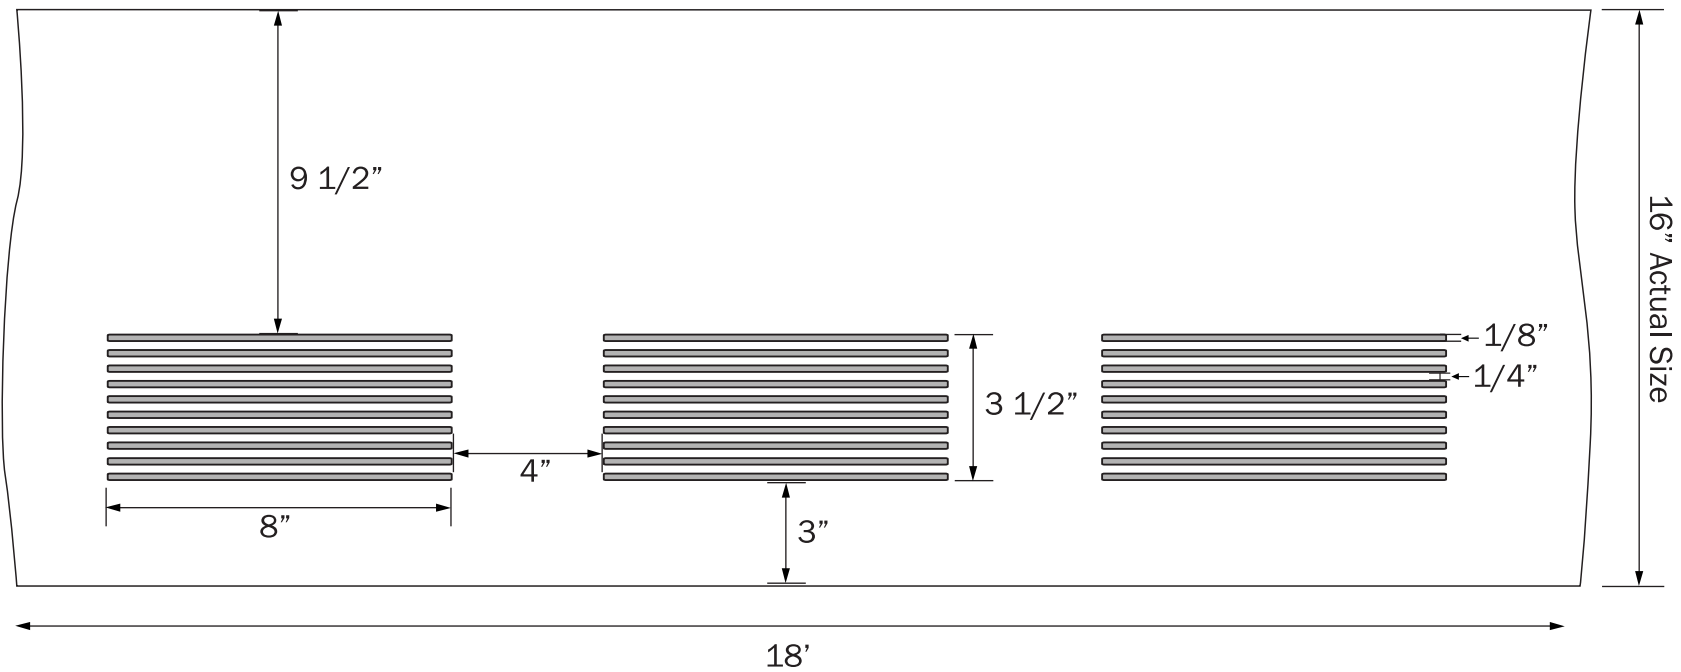

VERSATEX®

TRIM BOARD

TRIM SMARTER.

VERSATEX Trimboard Building Products

www.versatex.com

(724) 857-1111

1/2" x 16" Vented Soffit

Scale: NTS

Actual 16"

Part No. SFV161218