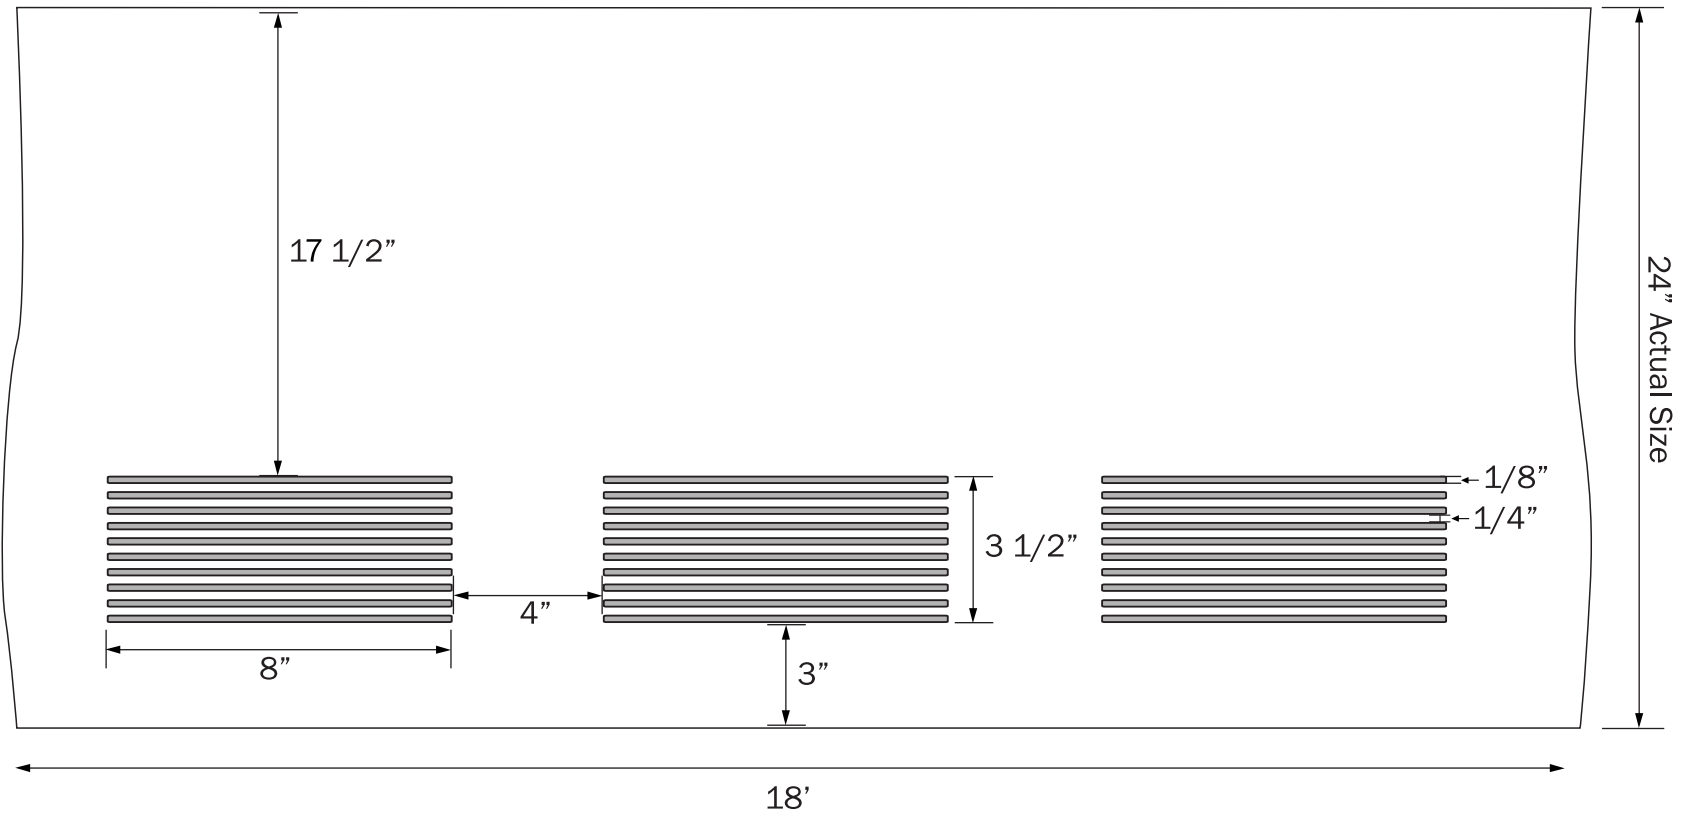

VERSATEX[®]

TRIM BOARD

TRIM SMARTER.

VERSATEX Trimboard Building Products

www.versatex.com

(724) 857-1111

1/2" x 24" Vented Soffit

Scale: NTS

Actual 24"

Part No. SFV122418