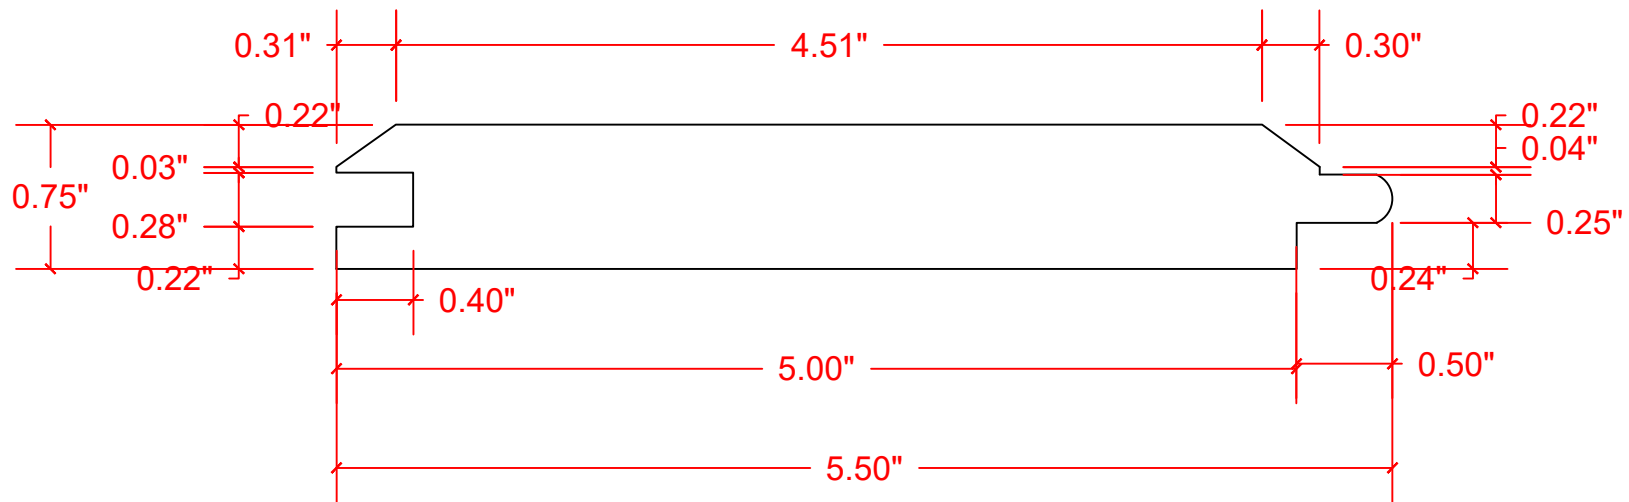

VERSATEX®

TRIM BOARD

TRIM SMARTER.

VERSATEX Building Products, LLC
www.versatex.com
724.857.1111

REVERSIBLE
WP4/NICKEL GAP

Scale: Full

ACTUAL
 $\frac{3}{4}$ " X 5-1/2"

Part No. TGTBSM010618