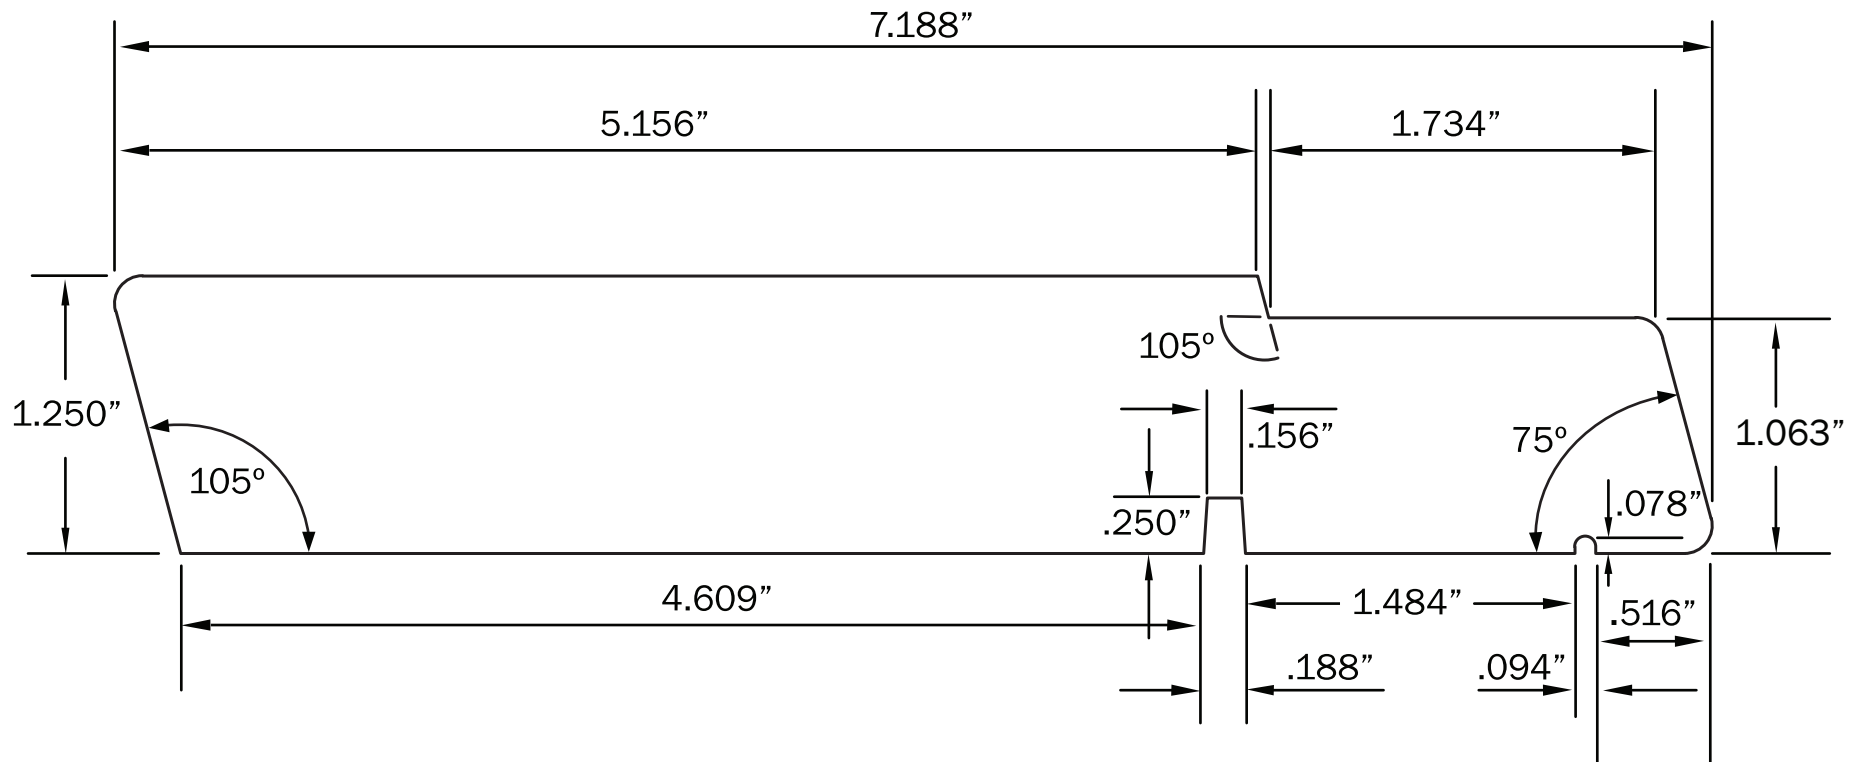

VERSATEX®

TRIM BOARD

TRIM SMARTER.

VERSATEX Trimboard Building Products

www.versatex.com

(724) 857-1111

Double Hung Sill

Scale: NTS

Part No. PSCDOUBLEHUNGSILL