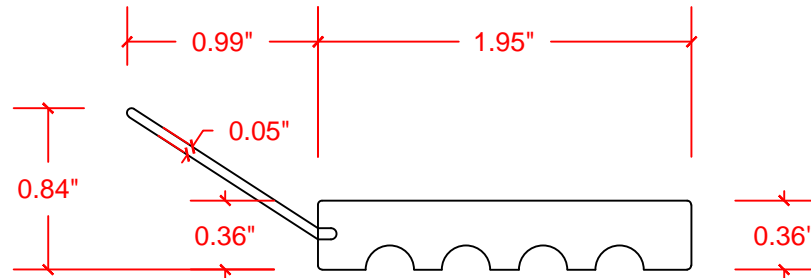

VERSATEX®

TRIM BOARD

TRIM SMARTER.

VERSATEX Building Products, LLC
www.versatex.com
724.857.1111

GARAGE DOOR SEAL

Scale: FULL

Part No. VERGD01