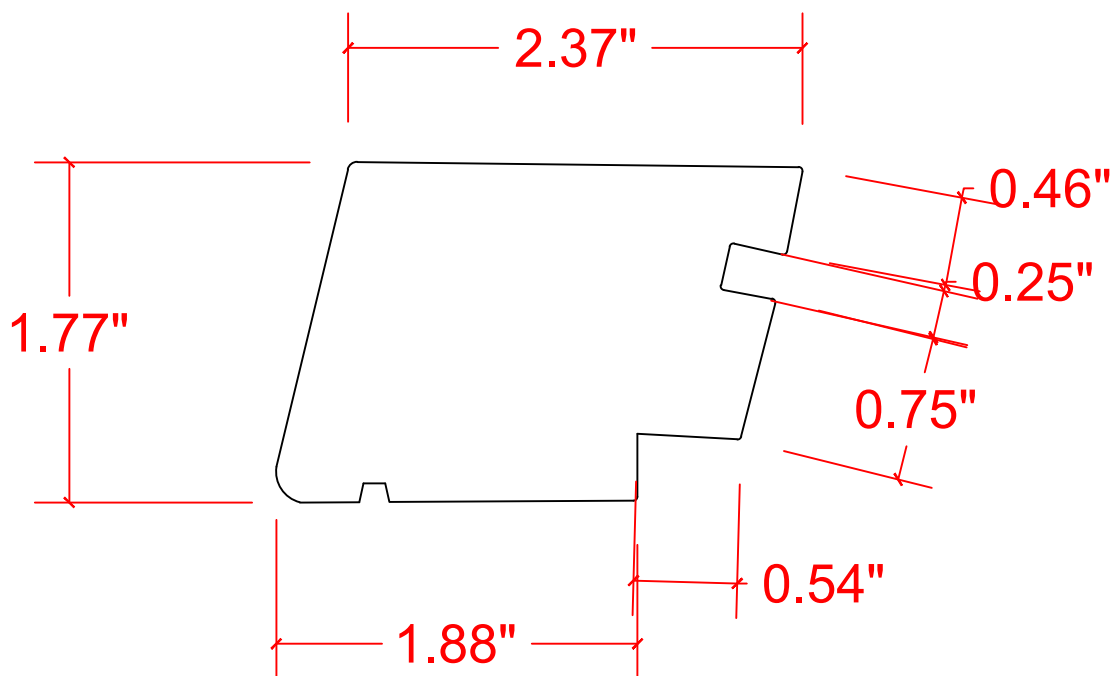

# VERSATEX®

TRIM BOARD

TRIM SMARTER.

VERSATEX Building Products, LLC  
www.versatex.com  
724.857.1111

HEAVY SILL NOSE

Scale: Full

Part No. VERHS01