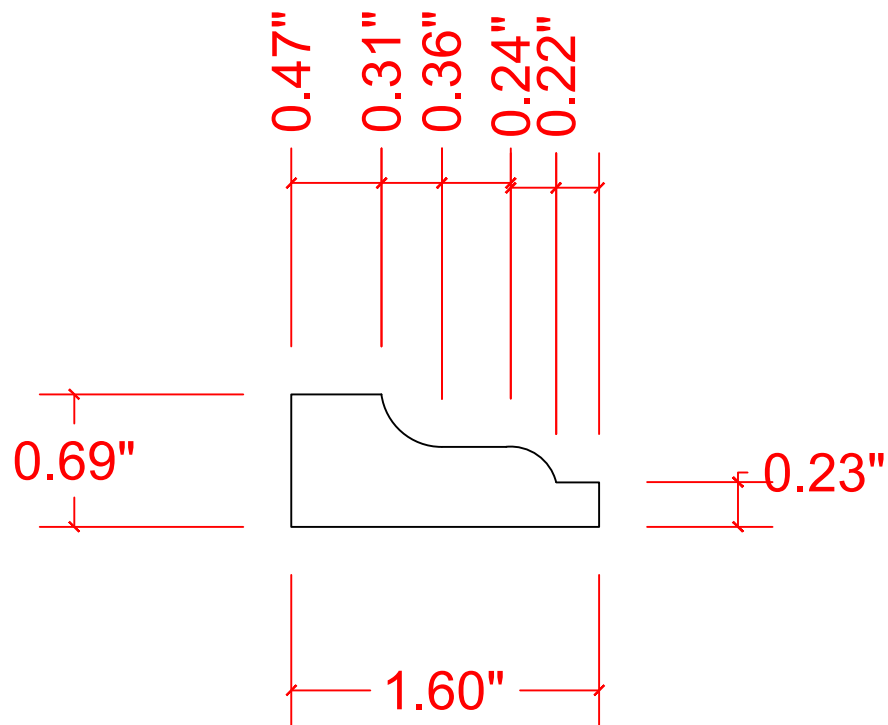

VERSATEX®

TRIM BOARD

TRIM SMARTER.

VERSATEX Building Products, LLC
www.versatex.com
724.857.1111

Shingle Mould

Scale: Full

Part No. VER210