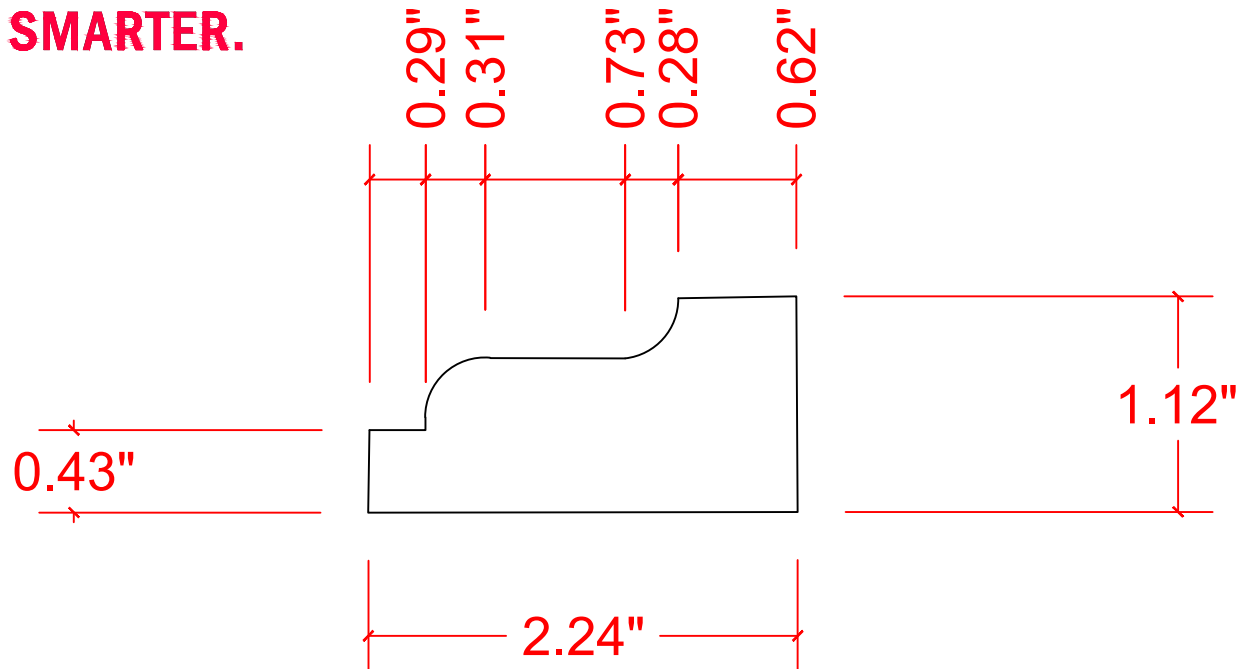

VERSATEX®

TRIM BOARD

TRIM SMARTER.

VERSATEX Building Products, LLC
www.versatex.com
724.857.1111

Solid Crown

Scale: 1:1

Part No. VER212