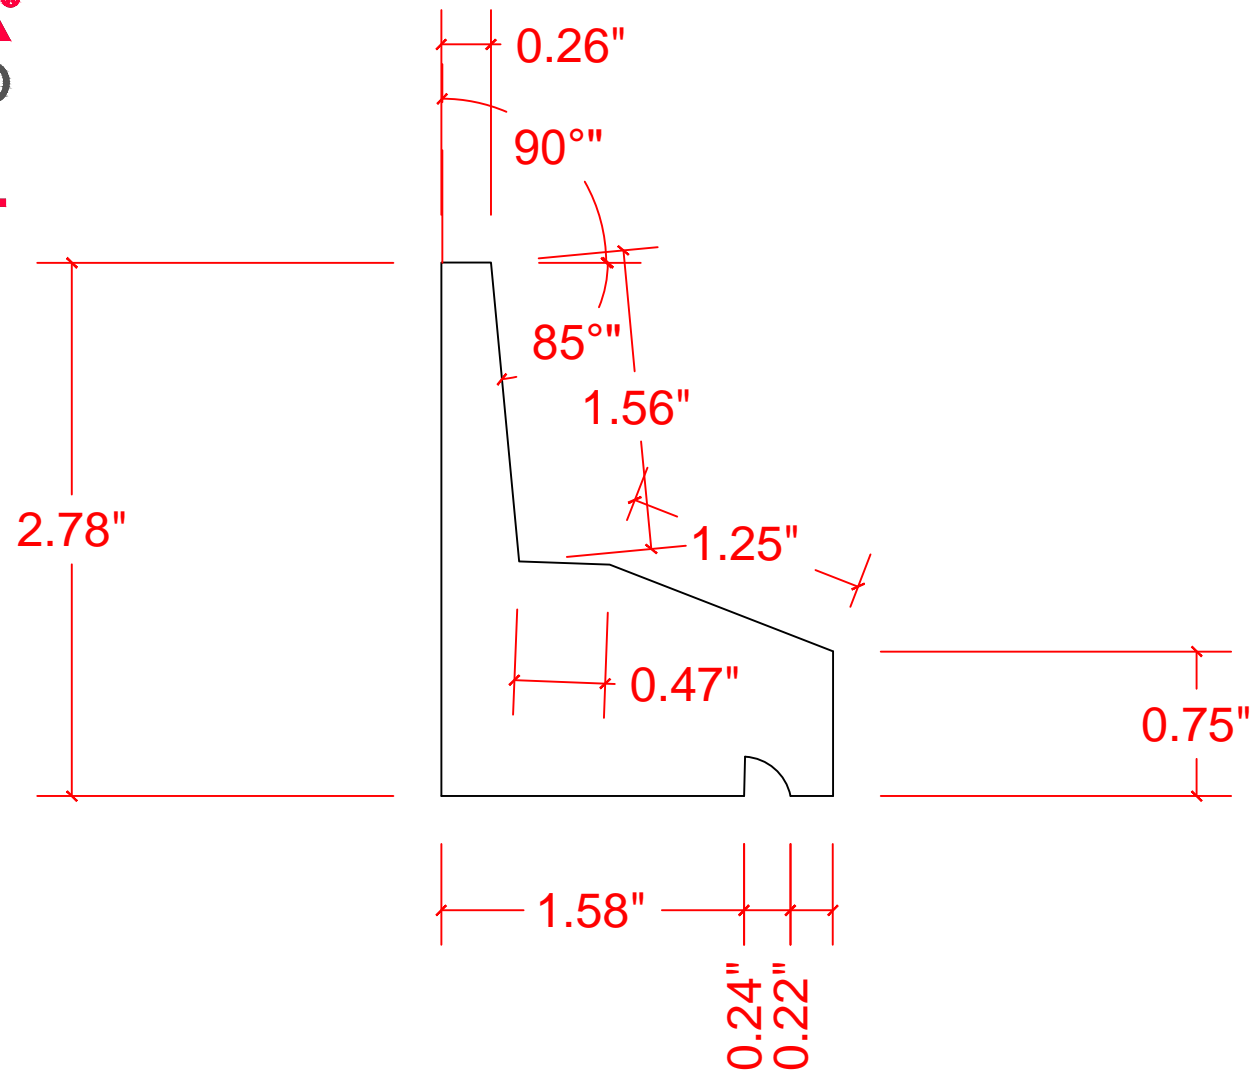

# VERSATEX®

TRIM BOARD

TRIM SMARTER.

VERSATEX Building Products, LLC  
www.versatex.com  
724.857.1111

Water Table

Scale: Full

Part No. VERWT01