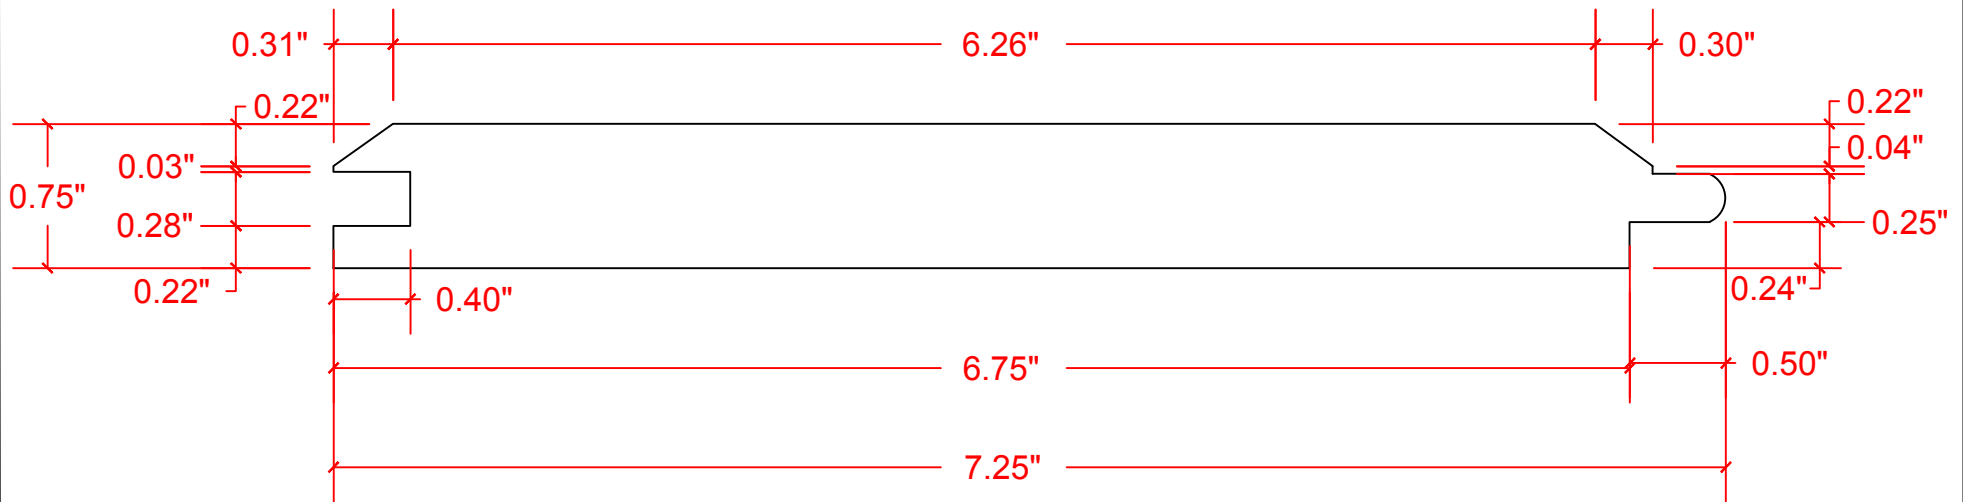

## BUILDING PRODUCTS

VERSATEX Building Products, LLC  
[www.versatex.com](http://www.versatex.com)  
 724.857.1111

REVERSIBLE  
 8" WP4/NICKEL GAP

Scale: Full

ACTUAL  
 $\frac{3}{4}$ " X 7-1/4"

Part No. TGTBSM010818