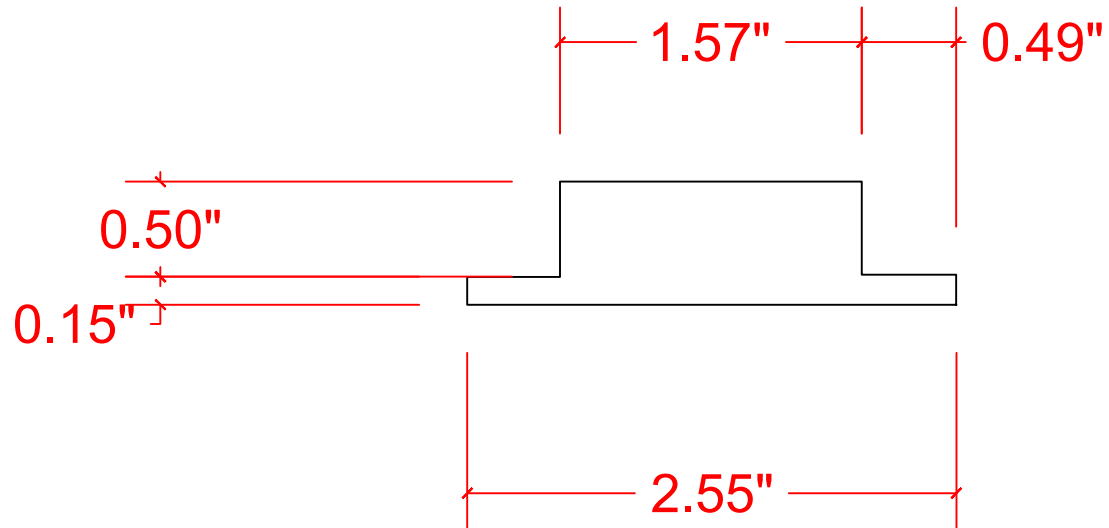

VERSATEX[®]

BUILDING PRODUCTS

VERSATEX Building Products
www.versatex.com
724.857.1111

T-MOULDING

Scale: FULL

Part No. BBTMOULD