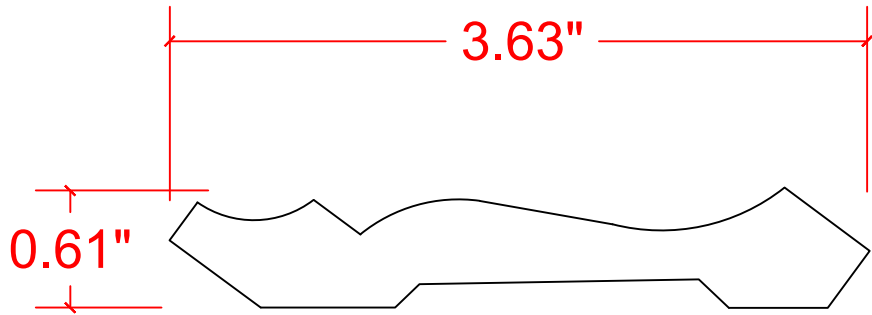

VERSATEX[®]
BUILDING PRODUCTS

VERSATEX Building Products
www.versatex.com
724.857.1111

4" Crown Moulding

Scale: Full | 4"

Part No. PCB4"CROWN