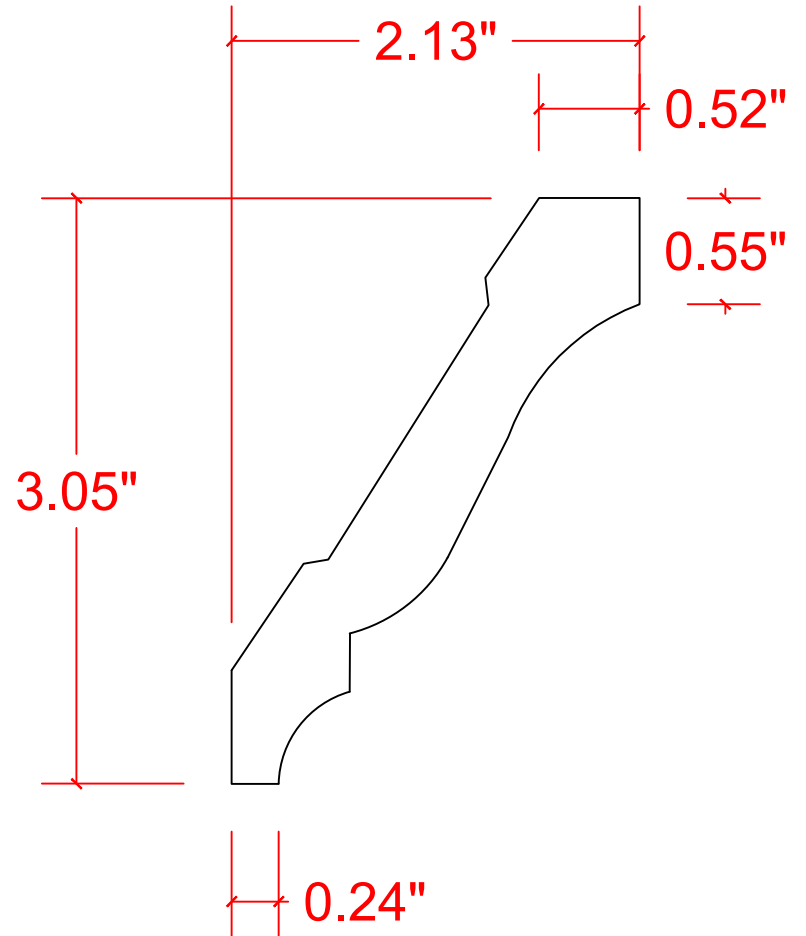

VERSATEX[®]
BUILDING PRODUCTS

VERSATEX Building Products
www.versatex.com
724.857.1111

4" Crown Moulding

Scale: Full | 4"

Part No. PCB4"CROWN