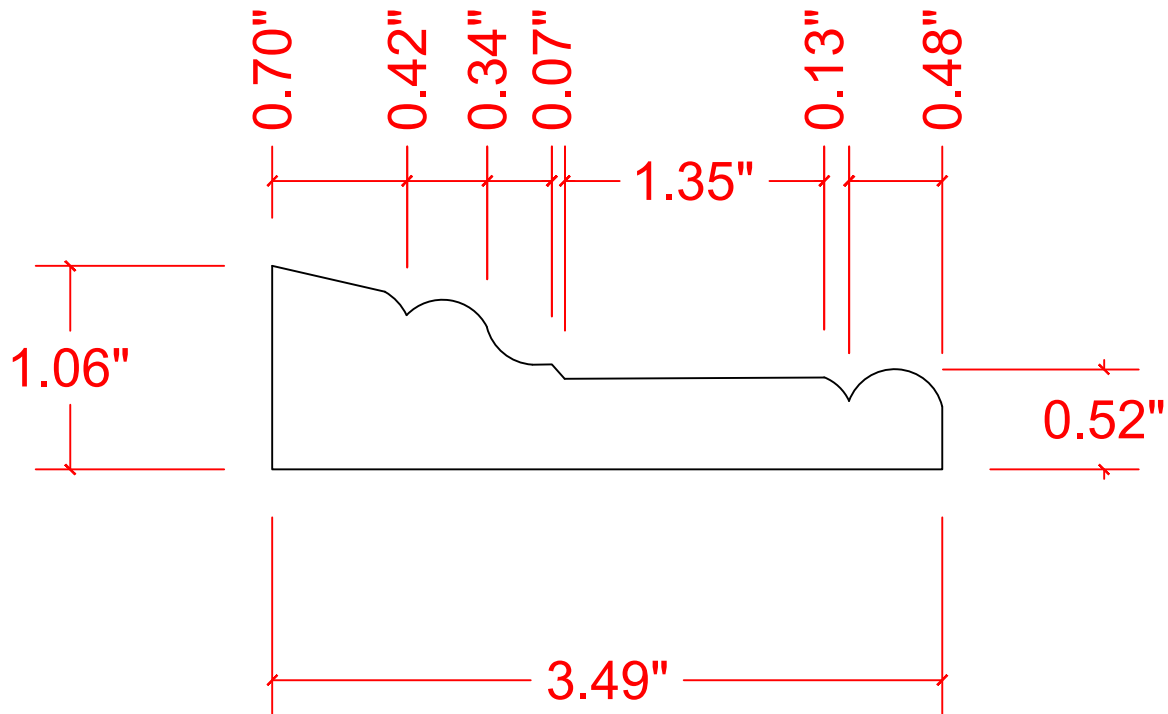

VERSATEX®

BUILDING PRODUCTS

VERSATEX Building Products
www.versatex.com
724.857.1111

ADAMS CASING

Scale: FULL

Part No. PCBADAMSCASING