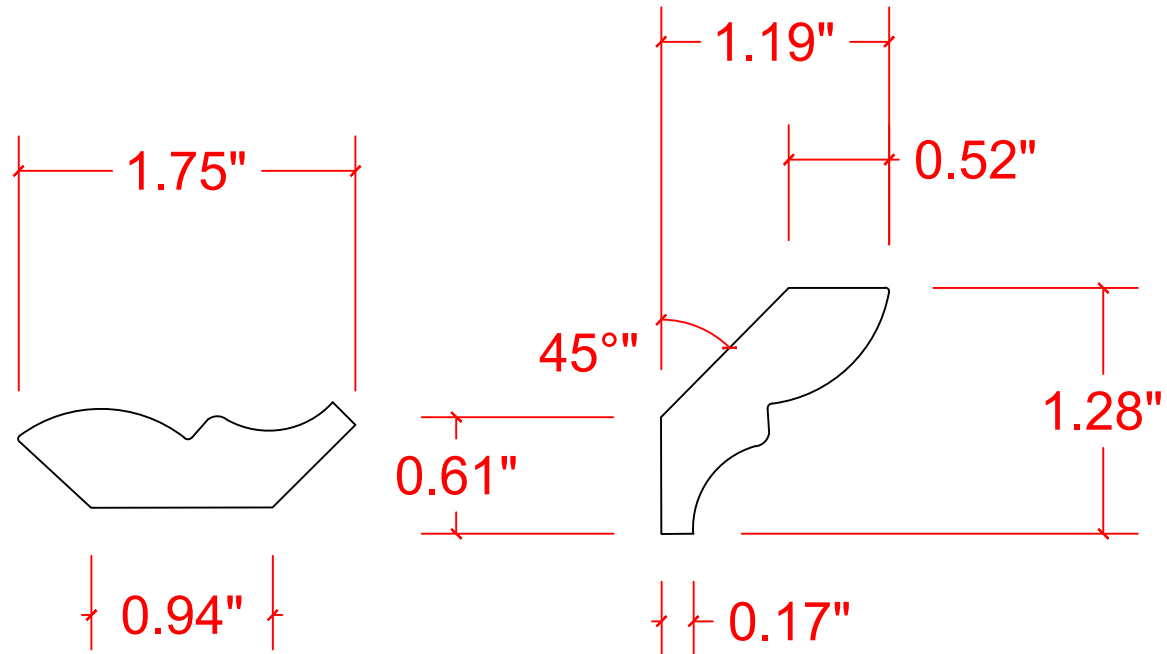

# VERSATEX®

BUILDING PRODUCTS

VERSATEX Building Products  
www.versatex.com  
724.857.1111

BED MOULDING

Scale: FULL

Part No. PCBBEDMOULD