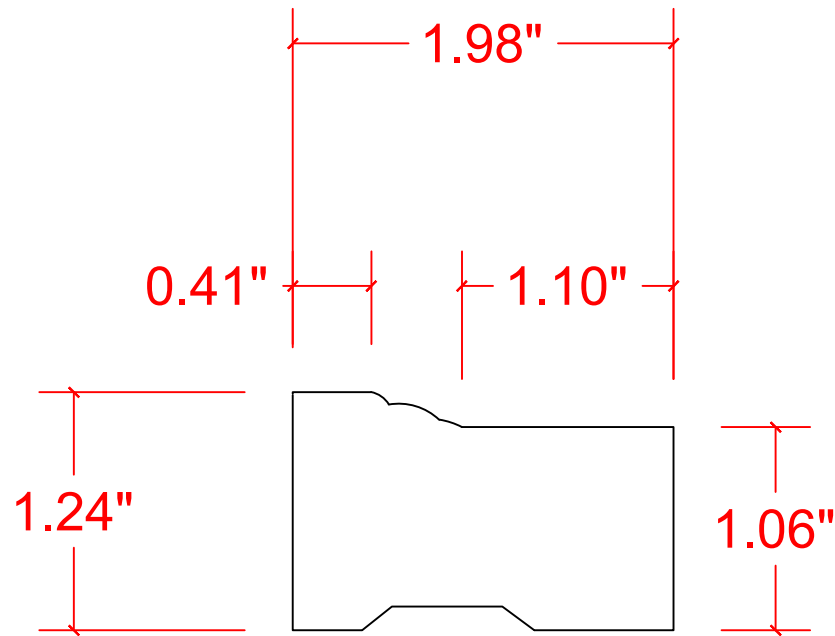

**VERSATEX<sup>®</sup>**  
**BUILDING PRODUCTS**

VERSATEX Building Products  
[www.versatex.com](http://www.versatex.com)  
724.857.1111

Brick Mould Casing

Scale: Full

Part No. PCBBRICKMOULD