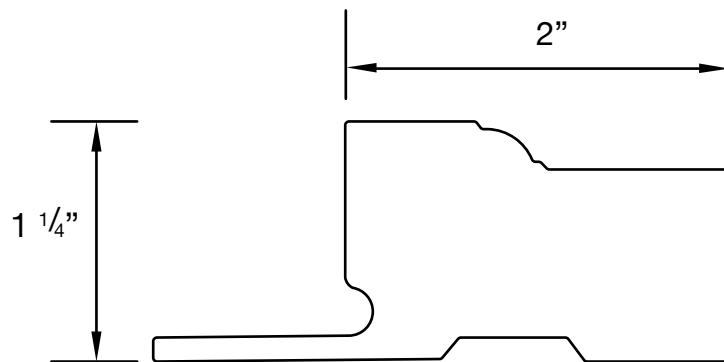

# VERSATEX<sup>®</sup>

BUILDING PRODUCTS

VERSATEX Building Products

[www.versatex.com](http://www.versatex.com)

(724) 857-1111

Brick w/ Flange Casing

Length: 18'

Actual  
2" x 1 1/4"