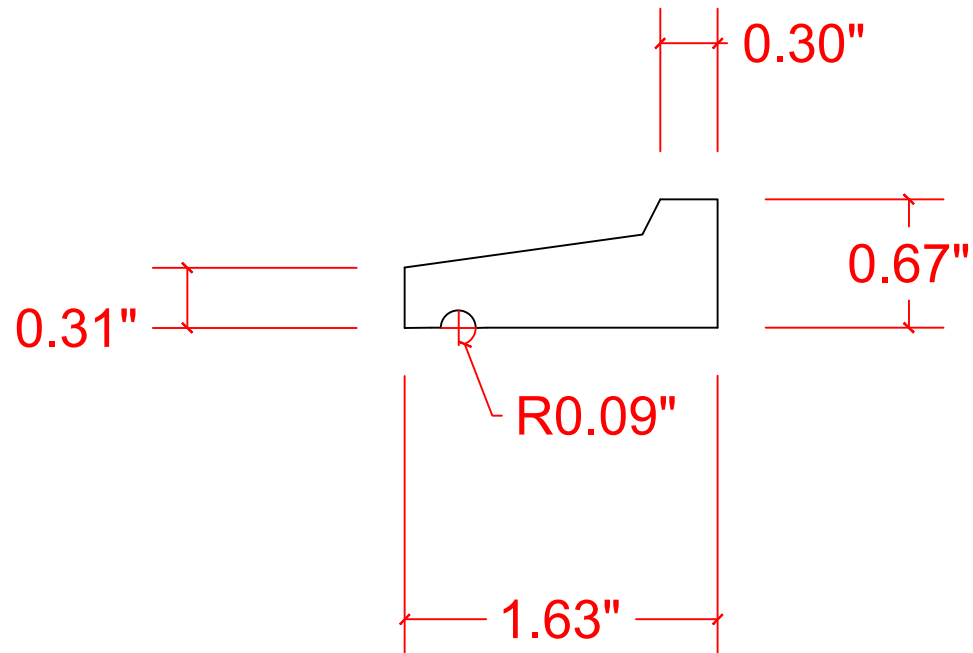

VERSATEX[®]

BUILDING PRODUCTS

VERSATEX Building Products
www.versatex.com
724.857.1111

Drip Cap

Scale: Full

Part No. PCBDRIPCAP