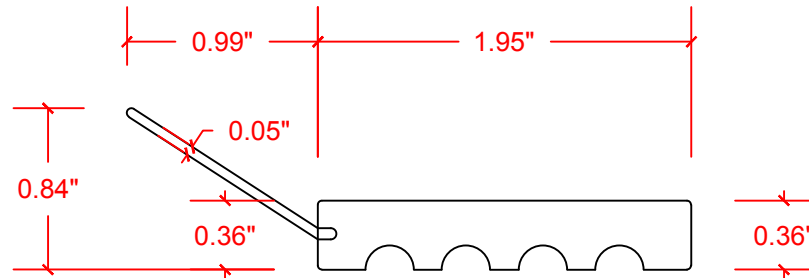

VERSATEX®

BUILDING PRODUCTS

VERSATEX Building Products
www.versatex.com
724.857.1111

GARAGE DOOR SEAL

Scale: FULL

Part No. PCBGARAGEDOORSEAL