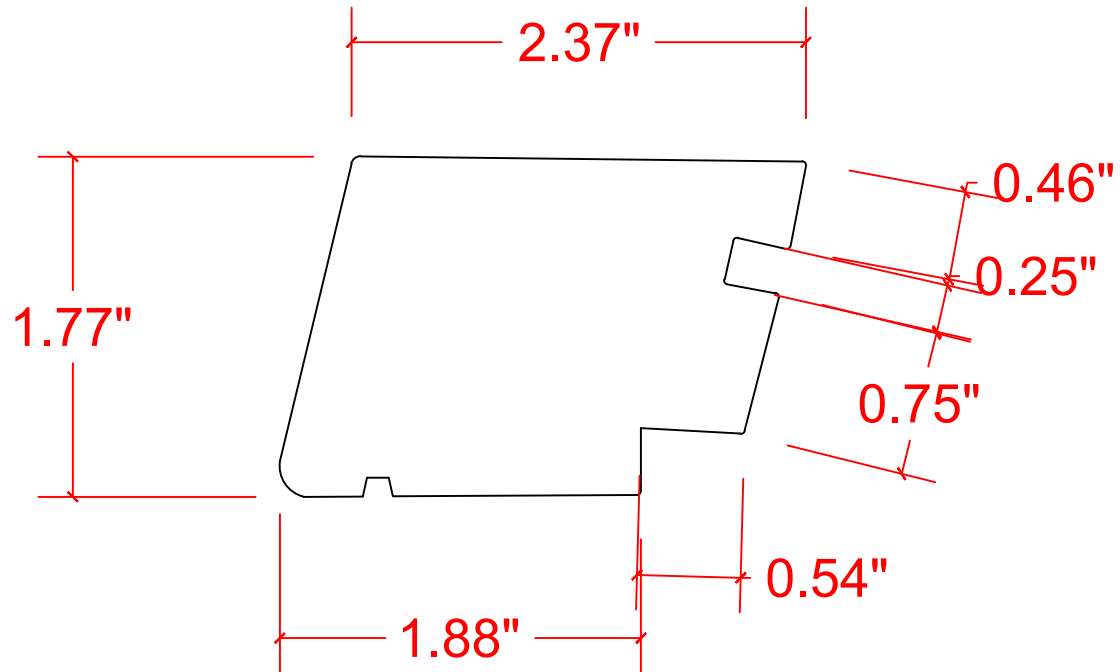

VERSATEX®

BUILDING PRODUCTS

VERSATEX Building Products
www.versatex.com
724.857.1111

HEAVY SILL NOSE

Scale: Full

Part No. PCBHEAVYSILLNOSE