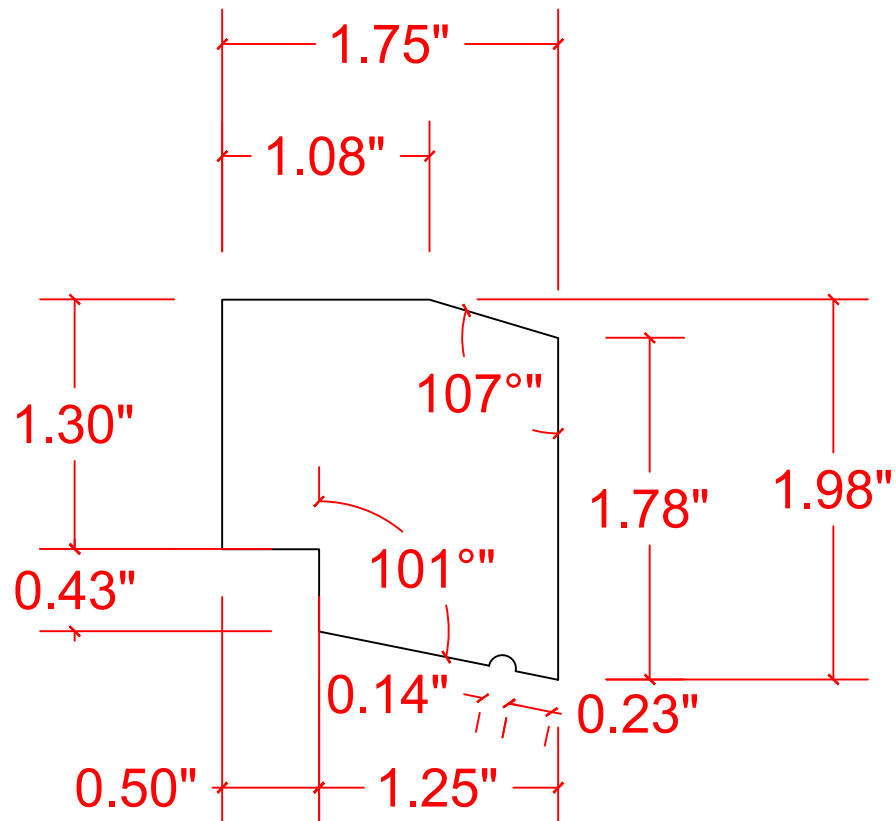

VERSATEX[®]

BUILDING PRODUCTS

VERSATEX Building Products
www.versatex.com
724.857.1111

Historic Sill

Scale: Full

Part No. PCBHISTORICSILL