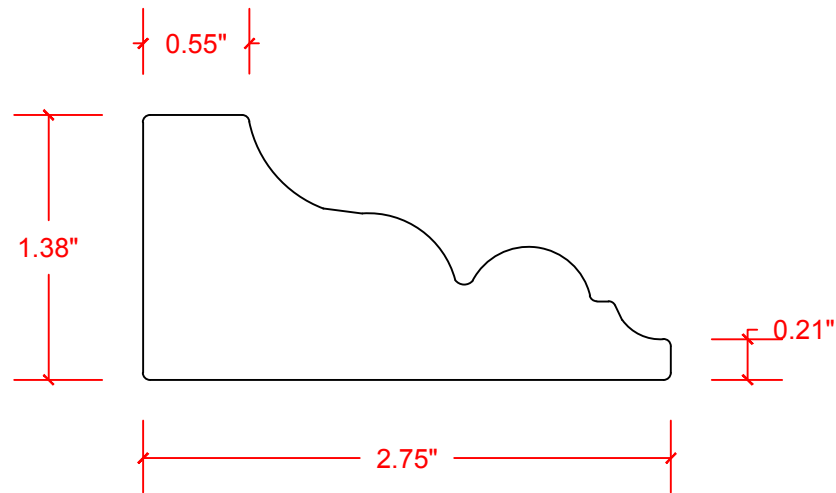

# VERSATEX<sup>®</sup>

BUILDING PRODUCTS

VERSATEX Building Products  
www.versatex.com  
724.857.1111

IMPERIAL RAKE MOULDING

Scale: FULL

Part No. PCBIMPERIALRAKEMOULD