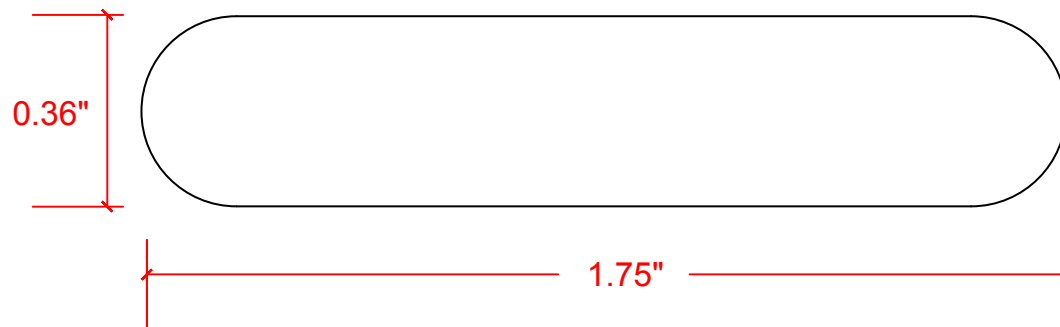

VERSATEX[®]
BUILDING PRODUCTS

VERSATEX Building Products
www.versatex.com
724.857.1111

Louver Blades

Scale: NTS | ACTUAL:
1 3/4" x 9/25"

Part No. PCBLOUVER175