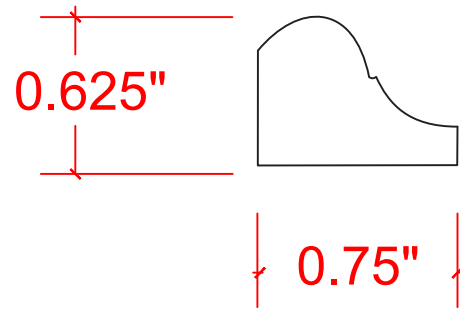

VERSATEX[®]

BUILDING PRODUCTS

VERSATEX Building Products
www.versatex.com
724.857.1111

Nose Cove

Scale: FULL

Part No. PCBNOSECOVE