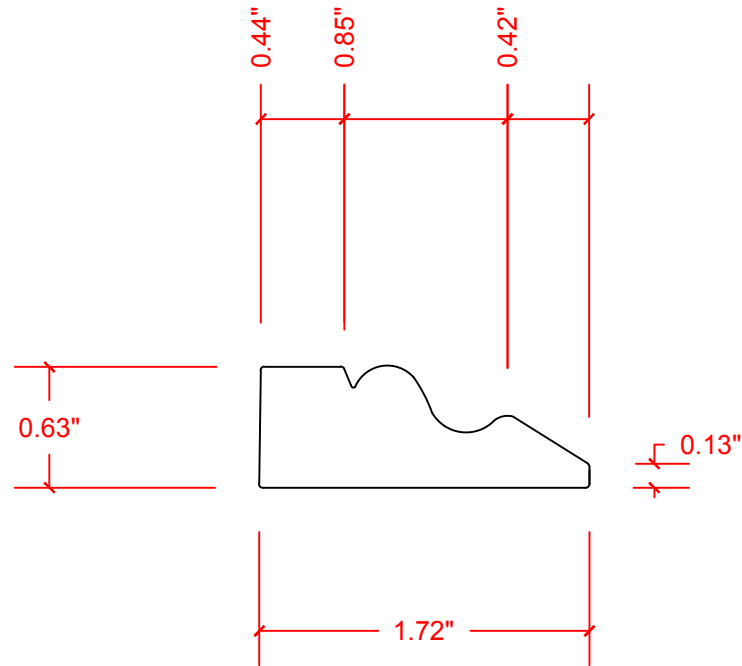

VERSATEX[®]

BUILDING PRODUCTS

VERSATEX Building Products
www.versatex.com
724.857.1111

Panel Moulding

Scale: Full

Part No. PCB PANEL