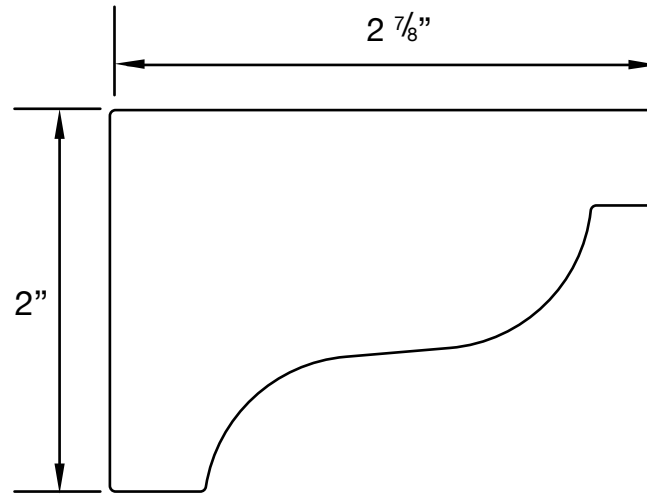

VERSATEX[®]

BUILDING PRODUCTS

VERSATEX Building Products

www.versatex.com

(724) 857-1111

Pediment Crown Moulding

Length: 12'

Actual
2 7/8" x 2"