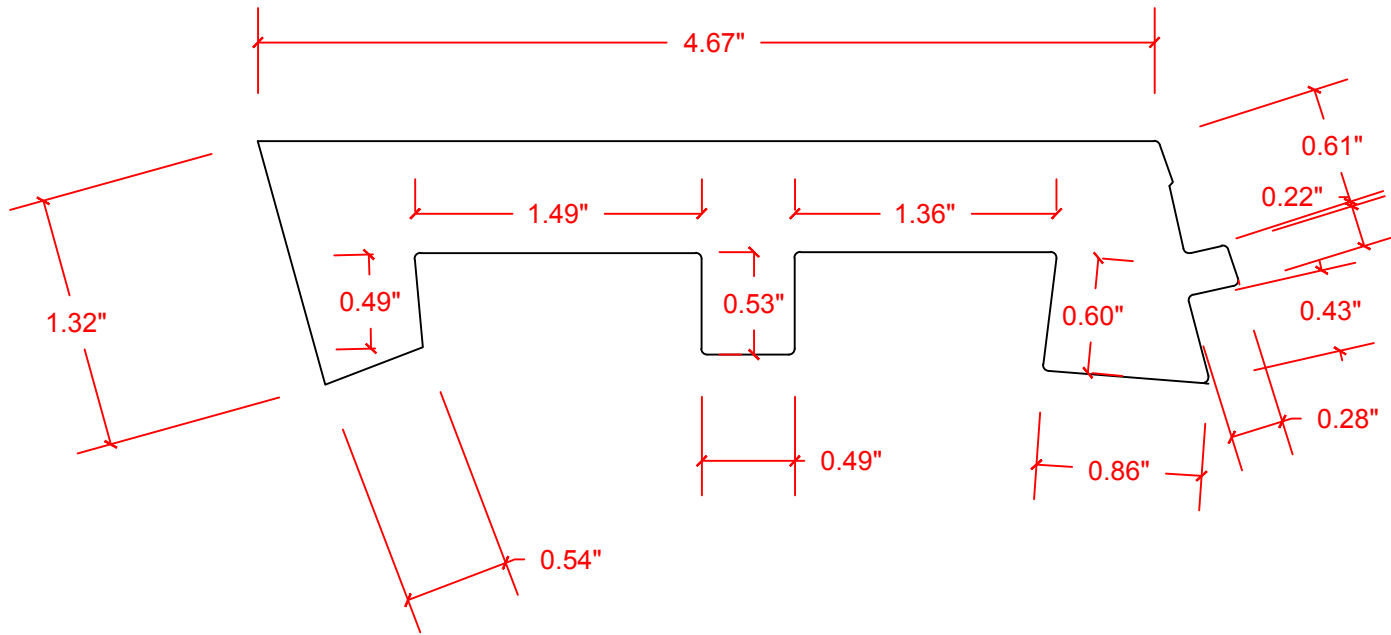

# VERSATEX<sup>®</sup>

BUILDING PRODUCTS

VERSATEX Building Products  
www.versatex.com  
724.857.1111

SILL

Scale: 1'=1'

Part No. PCBSILL