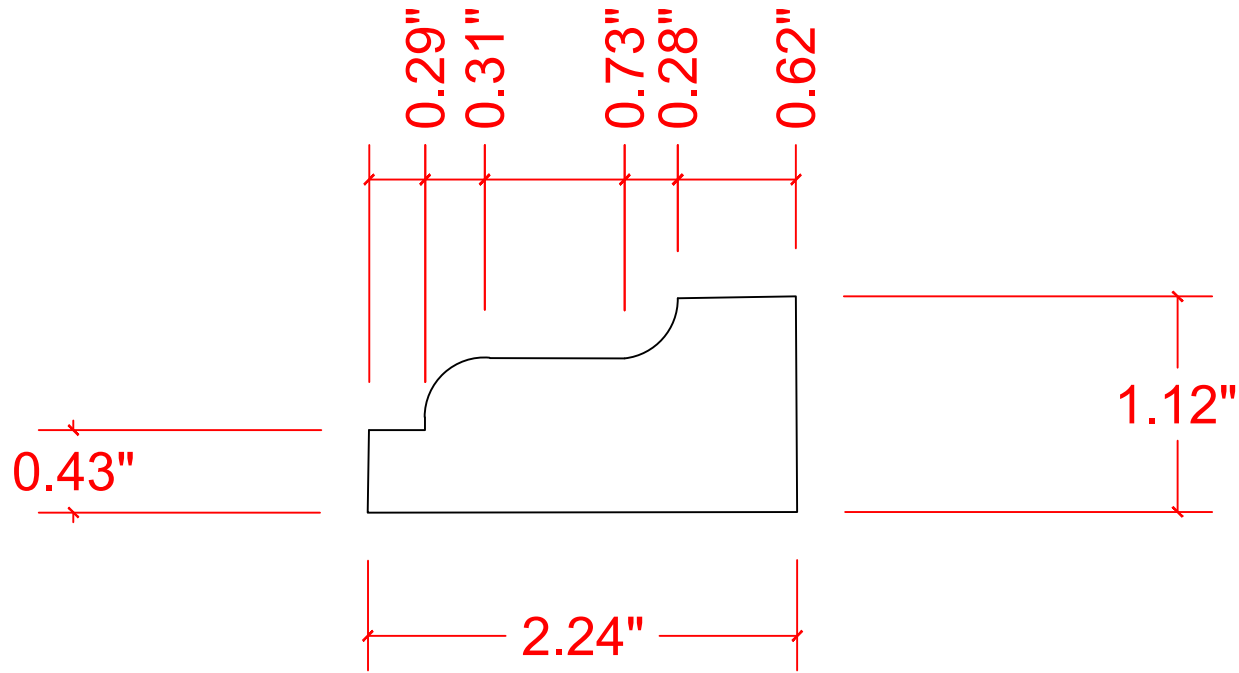

VERSATEX[®]
BUILDING PRODUCTS

VERSATEX Building Products
www.versatex.com
724.857.1111

Solid Crown Moulding

Scale:1:1

Part No. PCBSOLIDCROWN