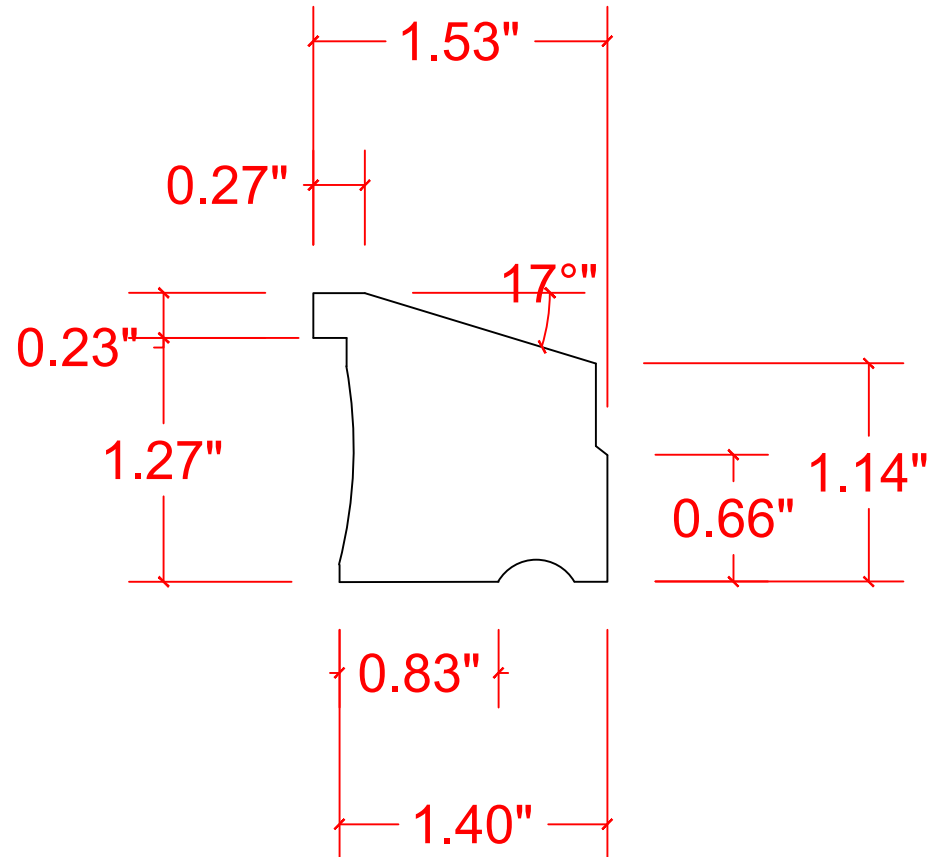

VERSATEX[®]

BUILDING PRODUCTS

VERSATEX Building Products
www.versatex.com
724.857.1111

Sub Sill Nose

Scale: Full

Part No. PCBSUBSILLNOSE