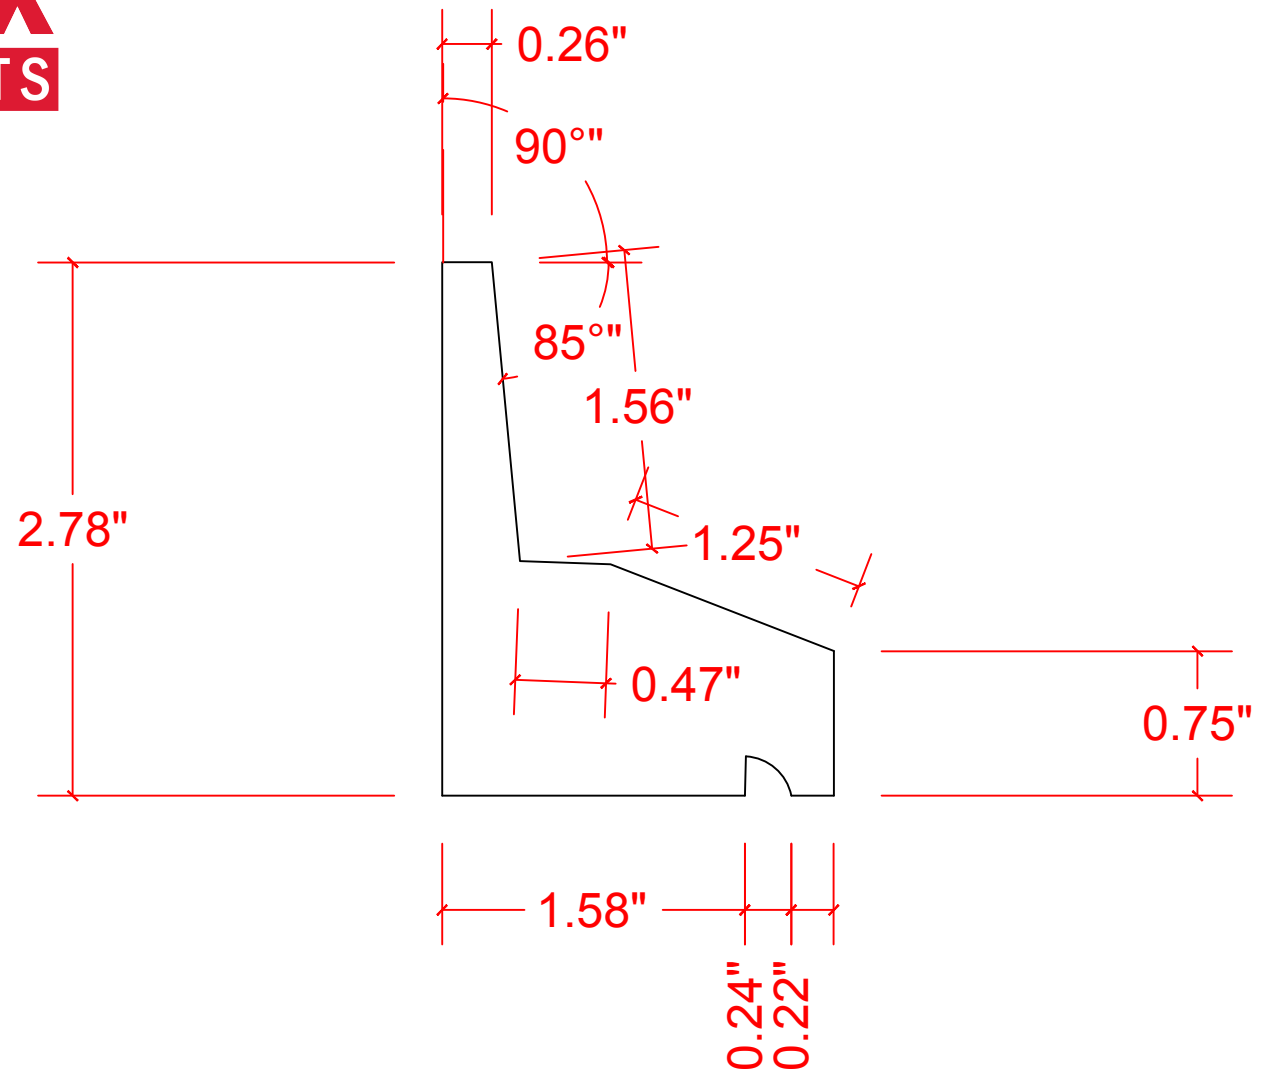

VERSATEX®

BUILDING PRODUCTS

VERSATEX Building Products
www.versatex.com
724.857.1111

Water Table

Scale: Full

Part No. PCBWATERTABLE