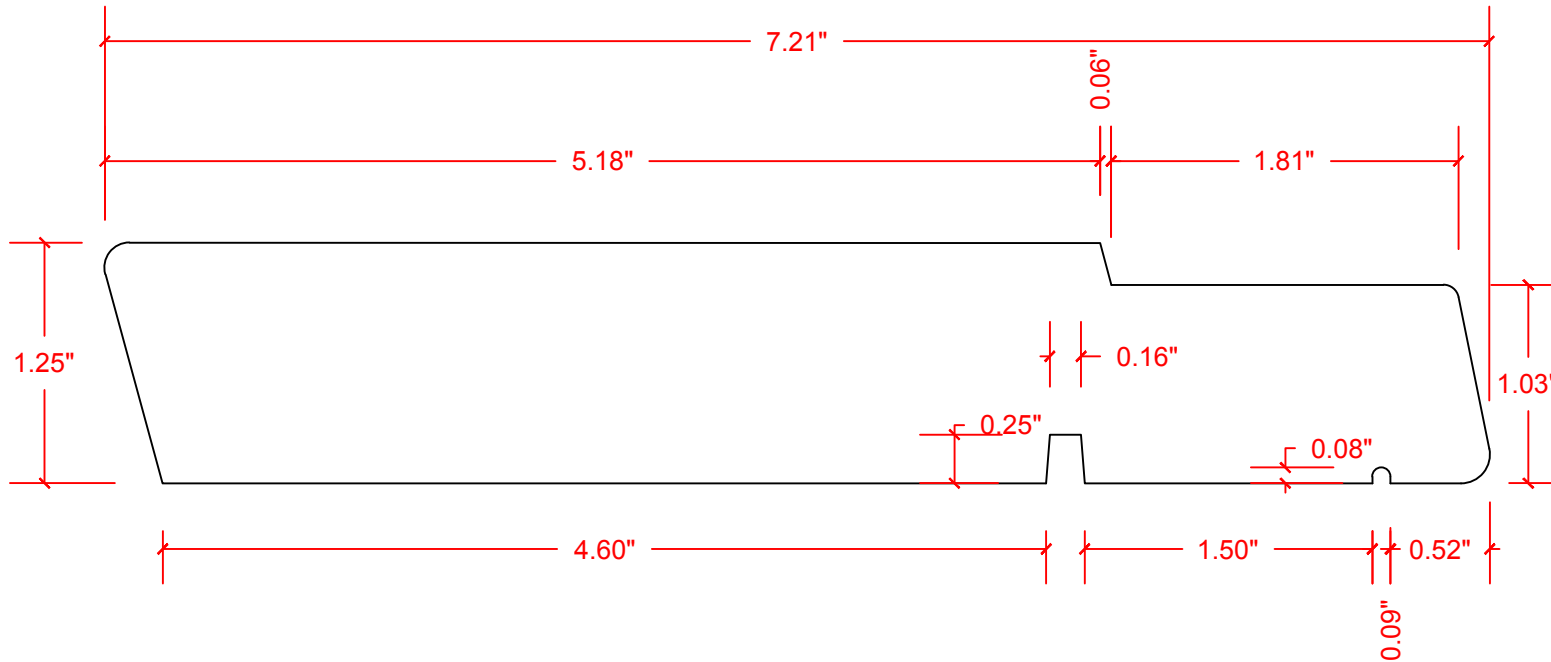

# VERSATEX<sup>®</sup>

**BUILDING PRODUCTS**

VERSATEX Building Products  
www.versatex.com  
724.857.1111

**DOUBLE HUNG SILL**

Scale: FULL

Part No. PSCDOUBLEHUNGSILL