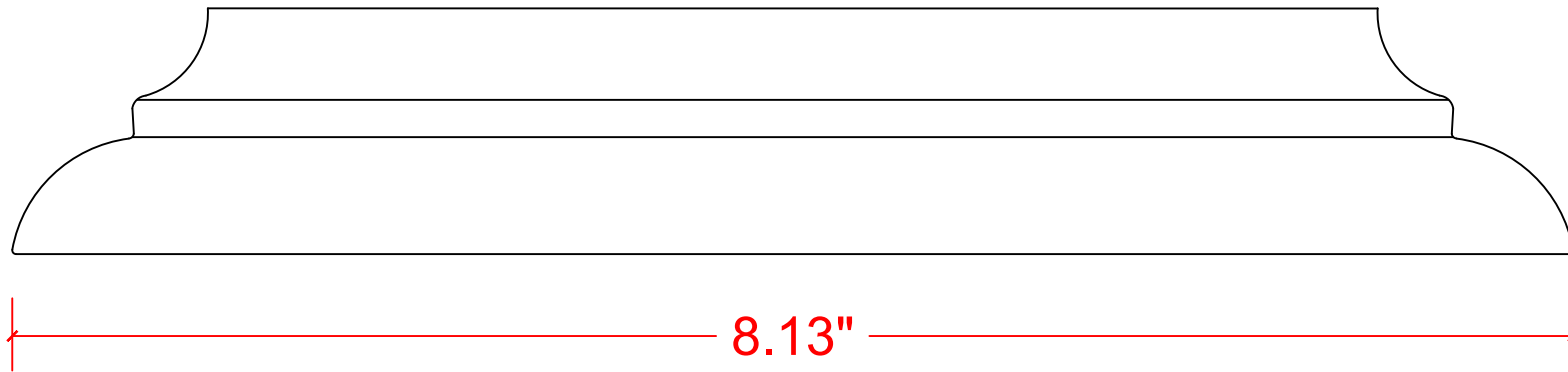

VERSATEX®

T R I M B O A R D

TRIM SMARTER.

NOTE:
KIT CONSISTS OF:
4- BED MOULDING PIECES AS SHOWN
4- CONNECTORS

VERSATEX Building Products, LLC
www.versatex.com
724.857.1111

BED MOULD XL KIT FOR
4" ACCENT WRAP

Scale: FULL

ACTUAL INSIDE
5-3/4" X 5-3/4"

Part No. VM4"TRIMKITBEDXL