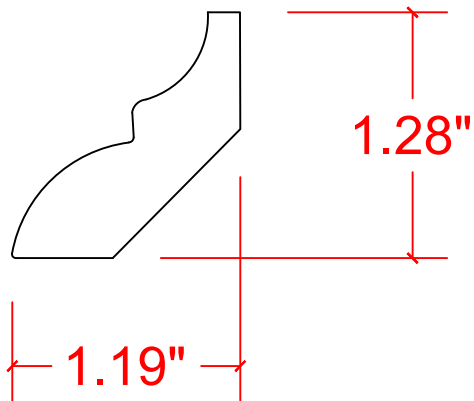

# VERSATEX®

TRIM BOARD

TRIM SMARTER.

NOTE:  
KIT CONSISTS OF:  
4- BED MOULDING PIECES AS SHOWN  
4- CONNECTORS

VERSATEX Building Products, LLC  
www.versatex.com  
724.857.1111

BED MOULD XL KIT FOR  
4" ACCENT WRAP

Scale: FULL

ACTUAL INSIDE  
5-3/4" X 5-3/4"

Part No. VM4"TRIMKITBEDXL