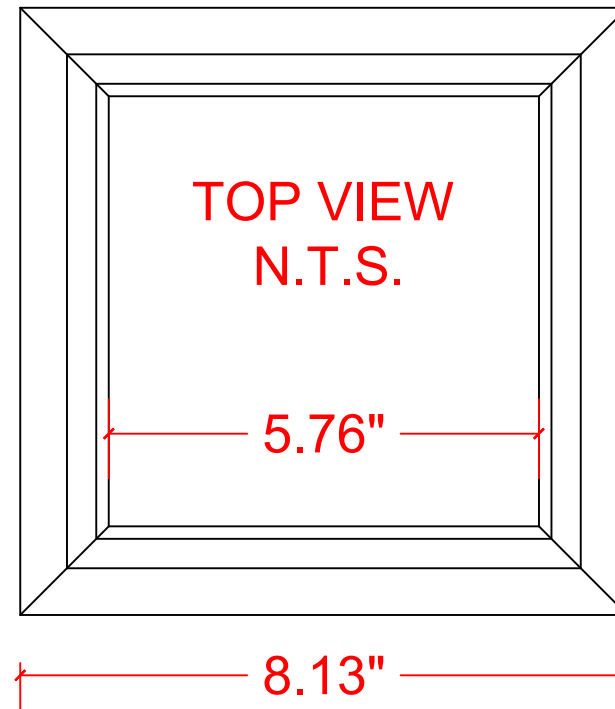

# VERSATEX®

TRIM BOARD

TRIM SMARTER.

NOTE:  
KIT CONSISTS OF:  
4- BED MOULDING PIECES AS SHOWN  
4- CONNECTORS

VERSATEX Building Products, LLC  
www.versatex.com  
724.857.1111

BED MOULD XL KIT FOR  
4" ACCENT WRAP

Scale: FULL

ACTUAL INSIDE  
5-3/4" X 5-3/4"

Part No. VM4"TRIMKITBEDXL