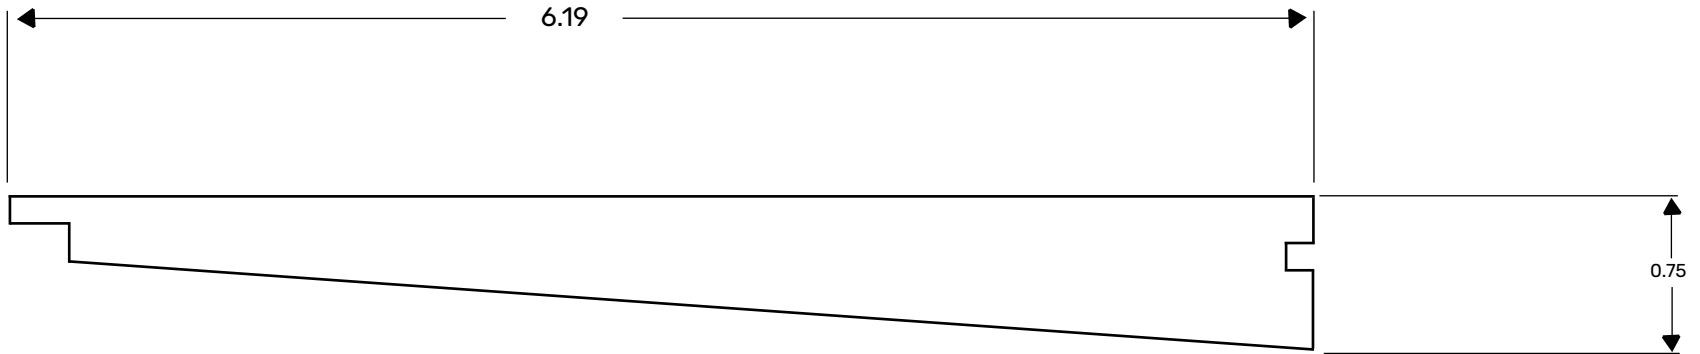

# VERSATEX<sup>®</sup>

**BUILDING PRODUCTS**

VERSATEX Building Products  
www.versatex.com  
724.857.1111

4 1/2" XCEED TAPERED STARTER

Scale: NTS Actual:  
3/4" x 4 1/2" Reveal

Part NO. EXTSSM0104518