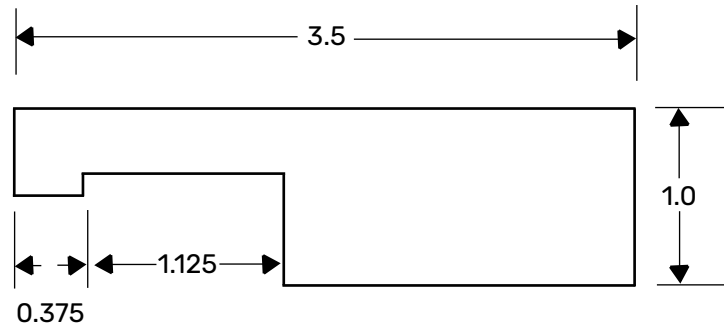

# VERSATEX<sup>®</sup>

**BUILDING PRODUCTS**

VERSATEX Building Products  
www.versatex.com  
724.857.1111

**4" XCEED FRIEZE BOARD**

Scale: NTS	Actual: 1" X 3 1/2"
------------	------------------------

Part NO. EXFBSM540418