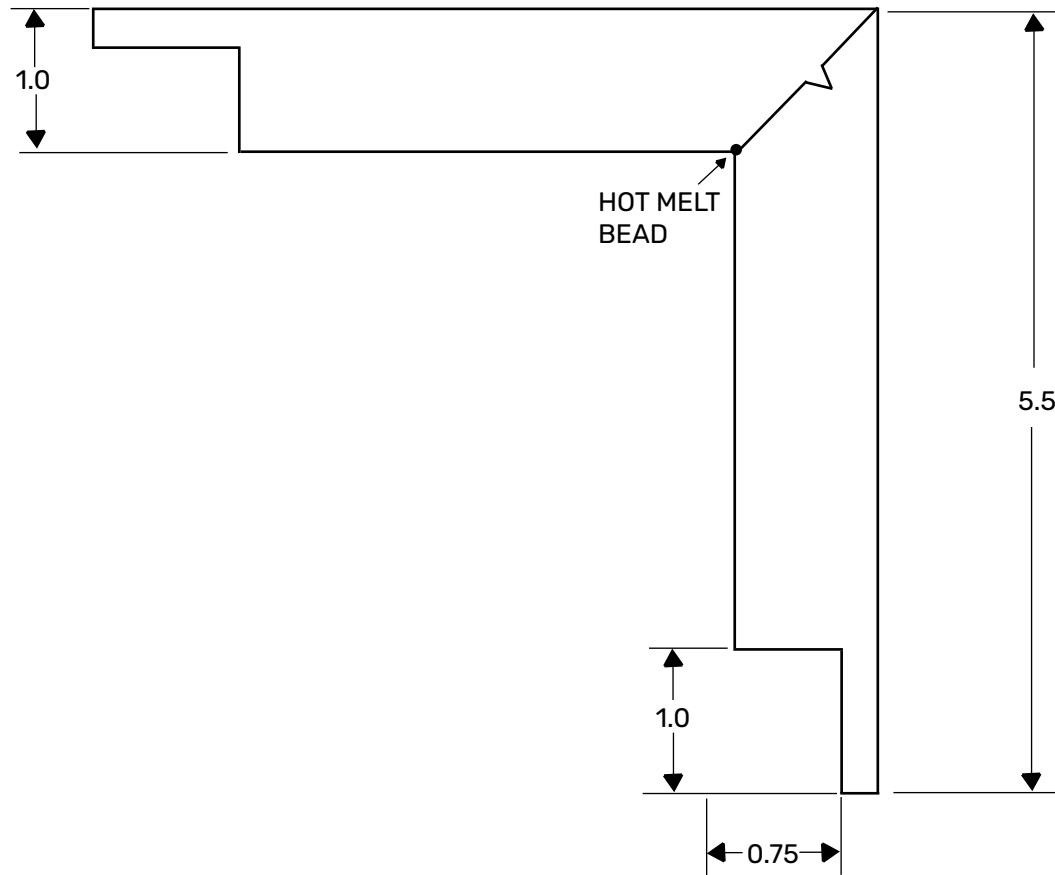

VERSATEX[®]

BUILDING PRODUCTS

VERSATEX Building Products
www.versatex.com
724.857.1111

NOMINAL 5/4" X 6"
STEALTH CORNER

Scale: NTS Actual:
1" X 5 1/2"

Part NO. SCRSM/TR5406