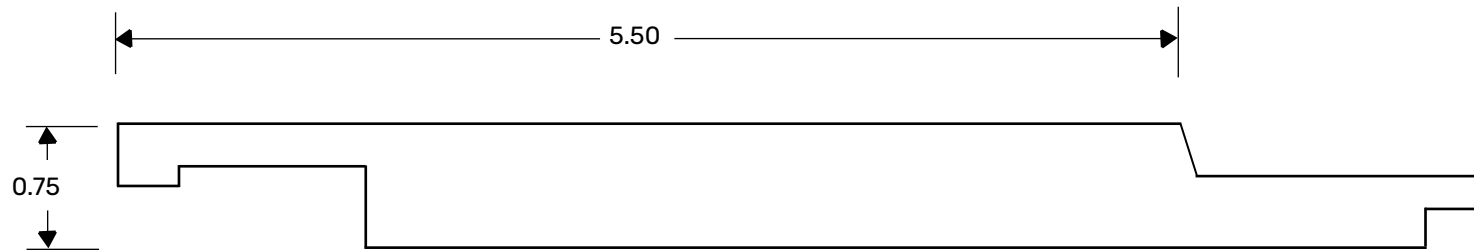

VERSATEX[®]

BUILDING PRODUCTS

VERSATEX Building Products
www.versatex.com
724.857.1111

6" XCEED BAND BOARD

Scale: NTS	Actual: 3/4" X 5 1/2"
------------	---------------------------------

Part NO. EXBBSM010618