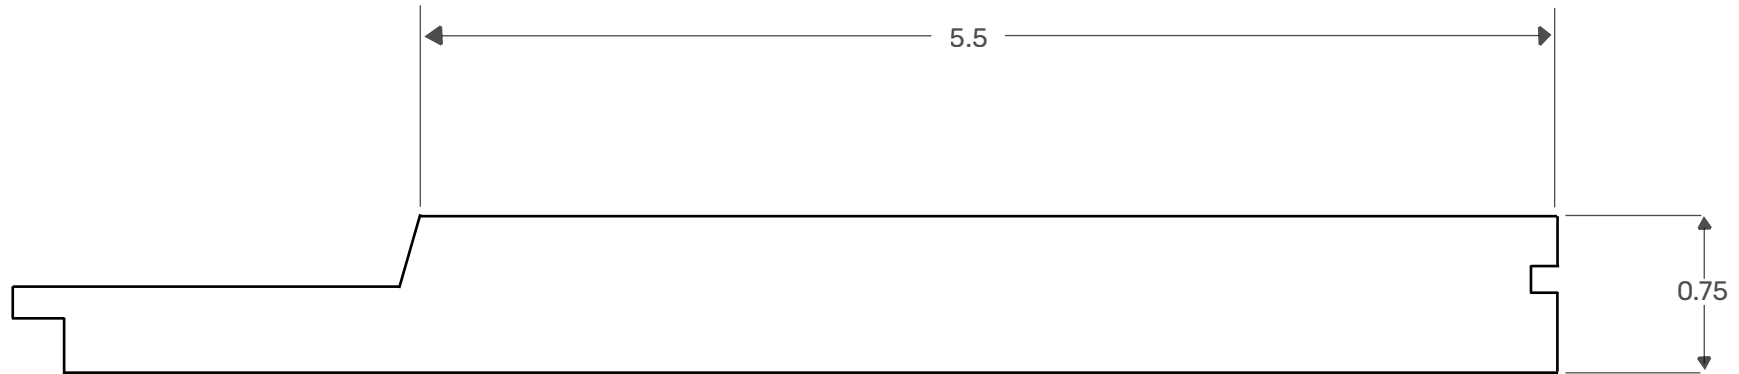

VERSATEX[®]

BUILDING PRODUCTS

VERSATEX Building Products
www.versatex.com
724.857.1111

6" XCEED SKIRTBOARD

Scale: NTS

Actual:
3/4" x 5 1/2" Reveal

Part NO. EXSBM010618