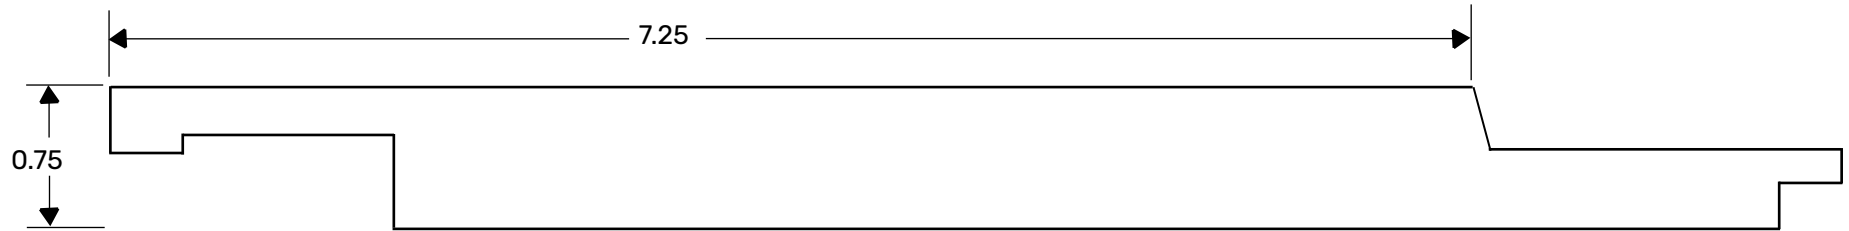

VERSATEX[®]

BUILDING PRODUCTS

VERSATEX Building Products
www.versatex.com
724.857.1111

8" XCEED BAND BOARD

Scale: NTS Actual:
3/4" X 7 1/4" Reveal

Part NO. EXBBSM010818