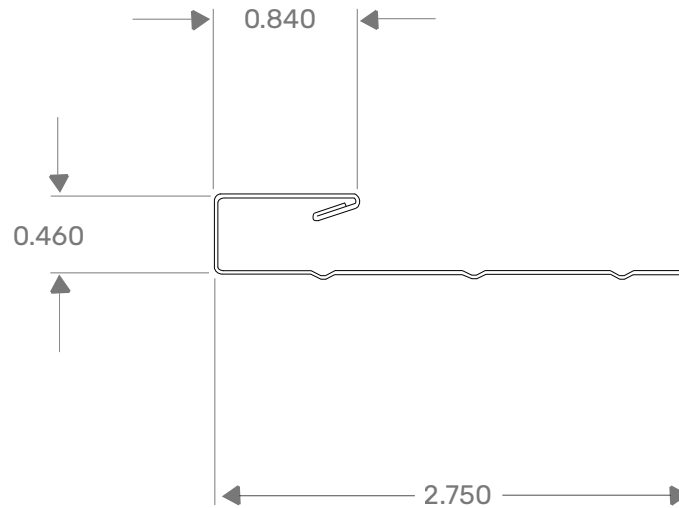

# VERSATEX<sup>®</sup>

**BUILDING PRODUCTS**

VERSATEX Building Products  
www.versatex.com  
724.857.1111

XCEED GALVANIZED METAL STARTER

Scale: NTS Actual:  
2.75" x 0.46"

Part NO. EXGMSTARTER