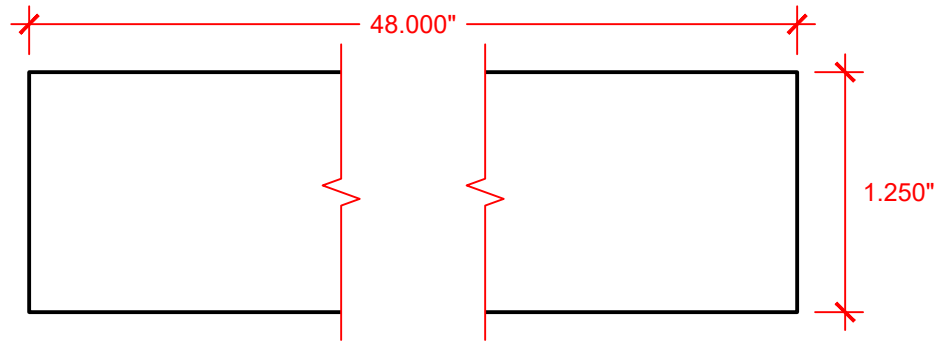

VERSATEX[®]

BUILDING PRODUCTS

PROFILE:

VERSATEX Building Products

www.versatex.com
724.857.1111

REV 7/24

1-1/4" X 48" SHEET

Scale: 1" = 1"

Actual: 1 1/4" x 48"

Part NO. SHSM01254808