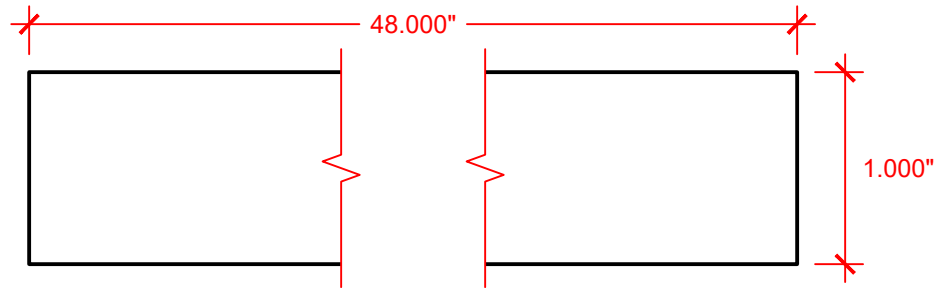

PROFILE:

VERSATEX Building Products

www.versatex.com
724.857.1111

REV 7/24

1" X 48" SHEET

Scale: 1" = 1"

Actual: 1" x 48"

Part NO. SHSM014808