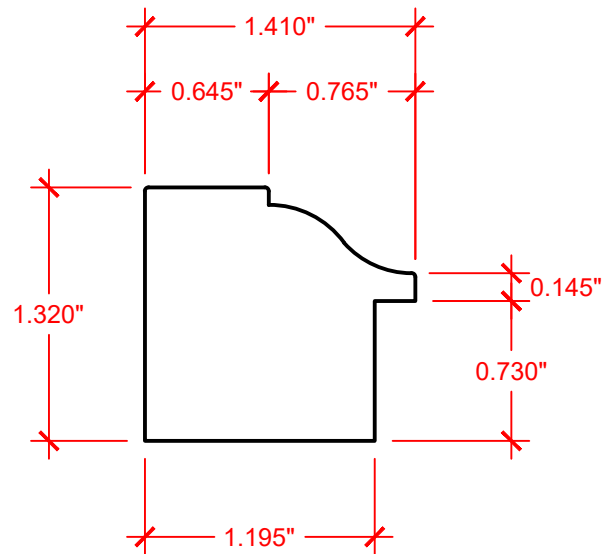

PROFILE:

VERSATEX Building Products

www.versatex.com
724.857.1111

REV 7/24

BACK BAND CASING

Scale: 1" = 1"

Actual: 1 1/32" X 1 3/16"

Part NO. PCBBACKBAND