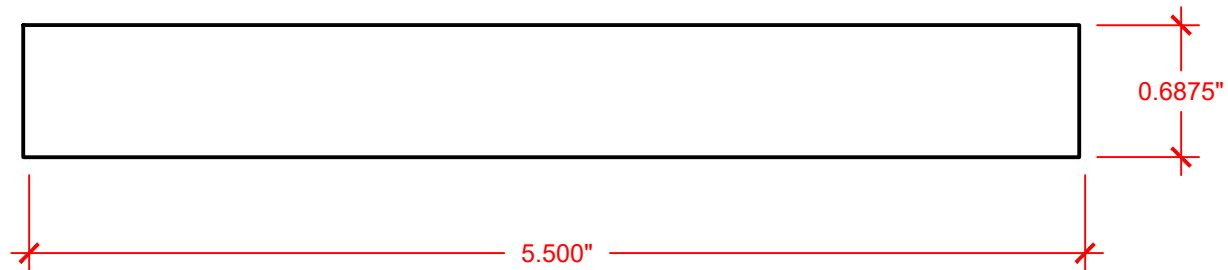

VERSATEX[®]

BUILDING PRODUCTS

PROFILE:

VERSATEX Building Products

www.versatex.com
724.857.1111

REV 7/24

NOMINAL 1" X 6" TRIMLAST TRIMBOARD

Scale: 1" = 1"

Actual: 1¹/₁₆" x 5¹/₂"

Part NO. TLTR010616