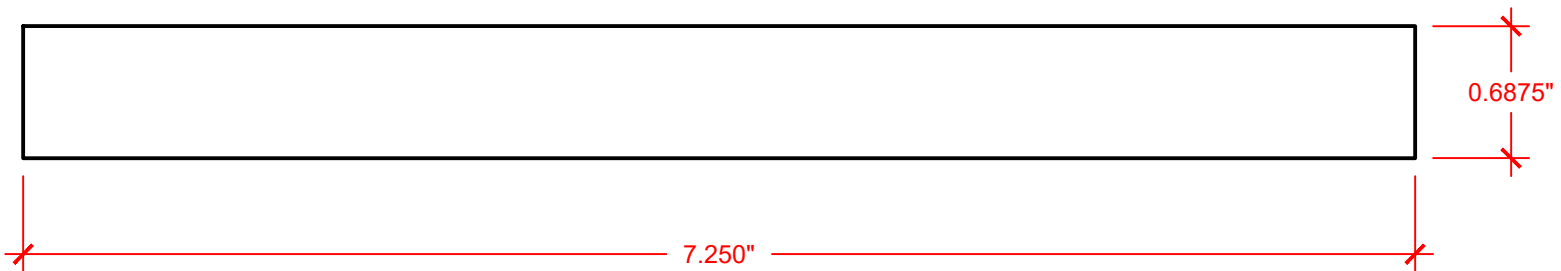

VERSATEX[®]

BUILDING PRODUCTS

PROFILE:

VERSATEX Building Products

www.versatex.com
724.857.1111

REV 7/24

NOMINAL 1" X 8" TRIMLAST TRIMBOARD

Scale: 1" = 1"

Actual: 1¹/₁₆" x 7¹/₄"

Part NO. TLTR010816