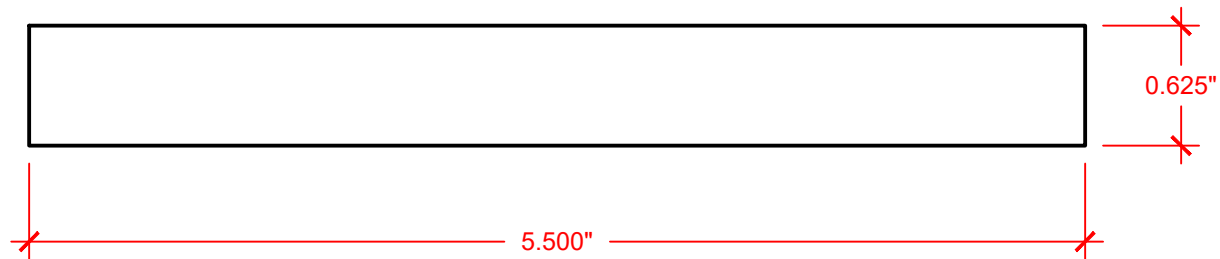

# VERSATEX<sup>®</sup>

**BUILDING PRODUCTS**

PROFILE:

**VERSATEX Building Products**

www.versatex.com  
724.857.1111

REV 7/24

NOMINAL 5/8" x 6" TRIMBOARD

Scale: 1" = 1"

Actual: 5/8" x 5 1/2"

Part NO. TBSM/TR580618