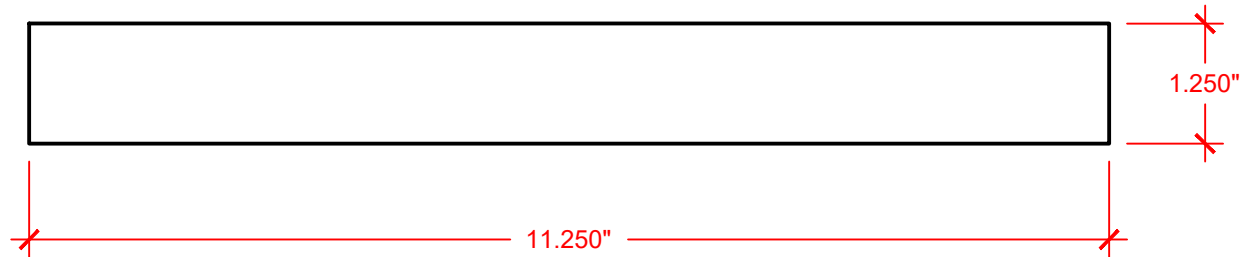

VERSATEX®

BUILDING PRODUCTS

PROFILE:

VERSATEX Building Products

www.versatex.com
724.857.1111

REV 7/24

NOMINAL 6/4" x 12" TRIMBOARD

Scale: 1" = 2"

Actual: 1 ¼" x 11 ¼"

Part NO. TBSM/TR641218